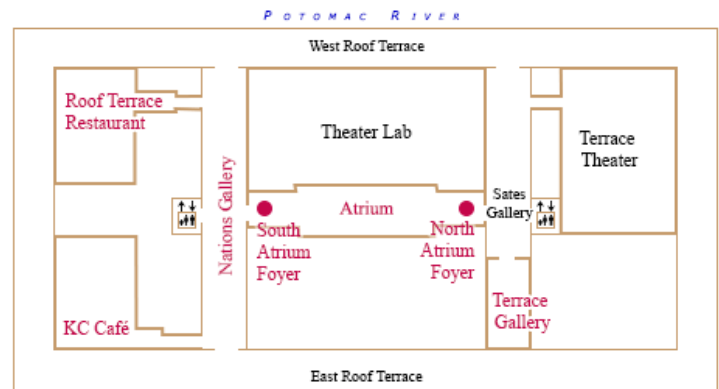

The Kennedy Center Main Level

Facilities available for rental:

- [Israeli Lounge](#) – 60 Seated/ 80 Standing
- [South Plaza](#) – 1,500 Seated/ 3,000 Standing
- [Bird Room](#) – 60 Seated/ 80 Standing
- [Opera House Box Tier](#) – 150 Seated/ 250 Standing
- [South Opera Tier Lounge](#) – 80 Seated/ 120 Standing
- [Chinese Lounge](#) – 40 Seating/ 60 Standing

The Kennedy Center Roof Level

Facilities available for rental:

- [Atrium & Foyers](#) – 400 Seated/ 600 Standing
- [North Atrium Foyer & South Atrium Foyer](#) – 80 Seated/ 100 Standing
- [Nations Gallery](#) – 570 Seated/ 900 Standing
- [Terrace Gallery](#) – 130 Seated/ 250 Standing
- [Roof Terrace Restaurant](#) – 300 Seated/ 400 Standing
- [KC Café](#) – 200 Seated/ 300 Standing

SOUTH PLAZA TENTED EVENT

ATRIUM