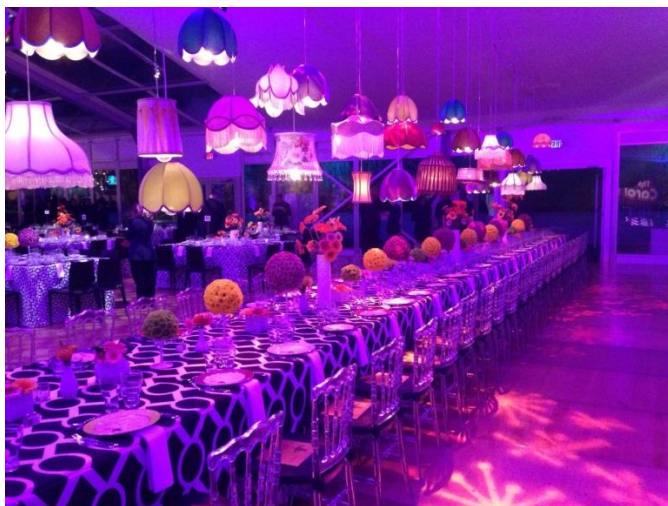

With twelve unique event spaces, The Kennedy Center has the ability to accommodate any of your special event needs; from an intimate dinner for 15 to a Gala for 3,000 you will find the perfect space to host your event.

The Kennedy Center Main Level

Facilities available for rental:

- [Israeli Lounge](#) – 60 Seated/ 80 Standing
- [South Plaza](#) – 1,500 Seated/ 3,000 Standing
- [Bird Room](#) – 60 Seated/ 80 Standing
- [Opera House Box Tier](#) – 150 Seated/ 250 Standing
- [South Opera Tier Lounge](#) – 80 Seated/ 120 Standing
- [Chinese Lounge](#) – 40 Seating/ 60 Standing

The Kennedy Center Roof Level

Facilities available for rental:

- [Atrium & Foyers](#) – 400 Seated/ 600 Standing
- [North Atrium Foyer & South Atrium Foyer](#) – 80 Seated/ 100 Standing
- [Nations Gallery](#) – 570 Seated/ 900 Standing
- [Terrace Gallery](#) – 130 Seated/ 250 Standing
- [Roof Terrace Restaurant](#) – 300 Seated/ 400 Standing
- [KC Café](#) – 200 Seated/ 300 Standing