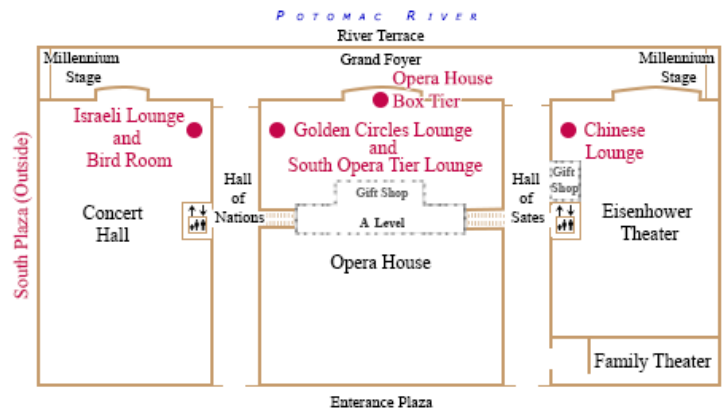

Venue Details

- For over 30 years Restaurant Associates has provided the Kennedy Center and its guests with exceptional food and unparalleled service.
- Multiple event spaces that accommodate 15 to 1,500 for seated dinners and up to 3,000 for receptions
- Seven theaters available for programs, general sessions, awards shows, or special performances with seating to accommodate 300 up to 2,400.

The Kennedy Center Main Level

Facilities available for rental:

- [Israeli Lounge](#) – 60 Seated/ 80 Standing
- [South Plaza](#) – 1,500 Seated/ 3,000 Standing
- [Bird Room](#) – 60 Seated/ 80 Standing
- [Opera House Box Tier](#) – 150 Seated/ 250 Standing
- [South Opera Tier Lounge](#) – 80 Seated/ 120 Standing
- [Chinese Lounge](#) – 40 Seating/ 60 Standing

The Kennedy Center Roof Level

Facilities available for rental:

- [Atrium & Foyers](#) – 400 Seated/ 600 Standing
- [North Atrium Foyer & South Atrium Foyer](#) – 80 Seated/ 100 Standing
- [Nations Gallery](#) – 570 Seated/ 900 Standing
- [Terrace Gallery](#) – 130 Seated/ 250 Standing
- [Roof Terrace Restaurant](#) – 300 Seated/ 400 Standing
- [KC Café](#) – 200 Seated/ 300 Standing

SOUTH PLAZA TENTED EVENT

ATRIUM